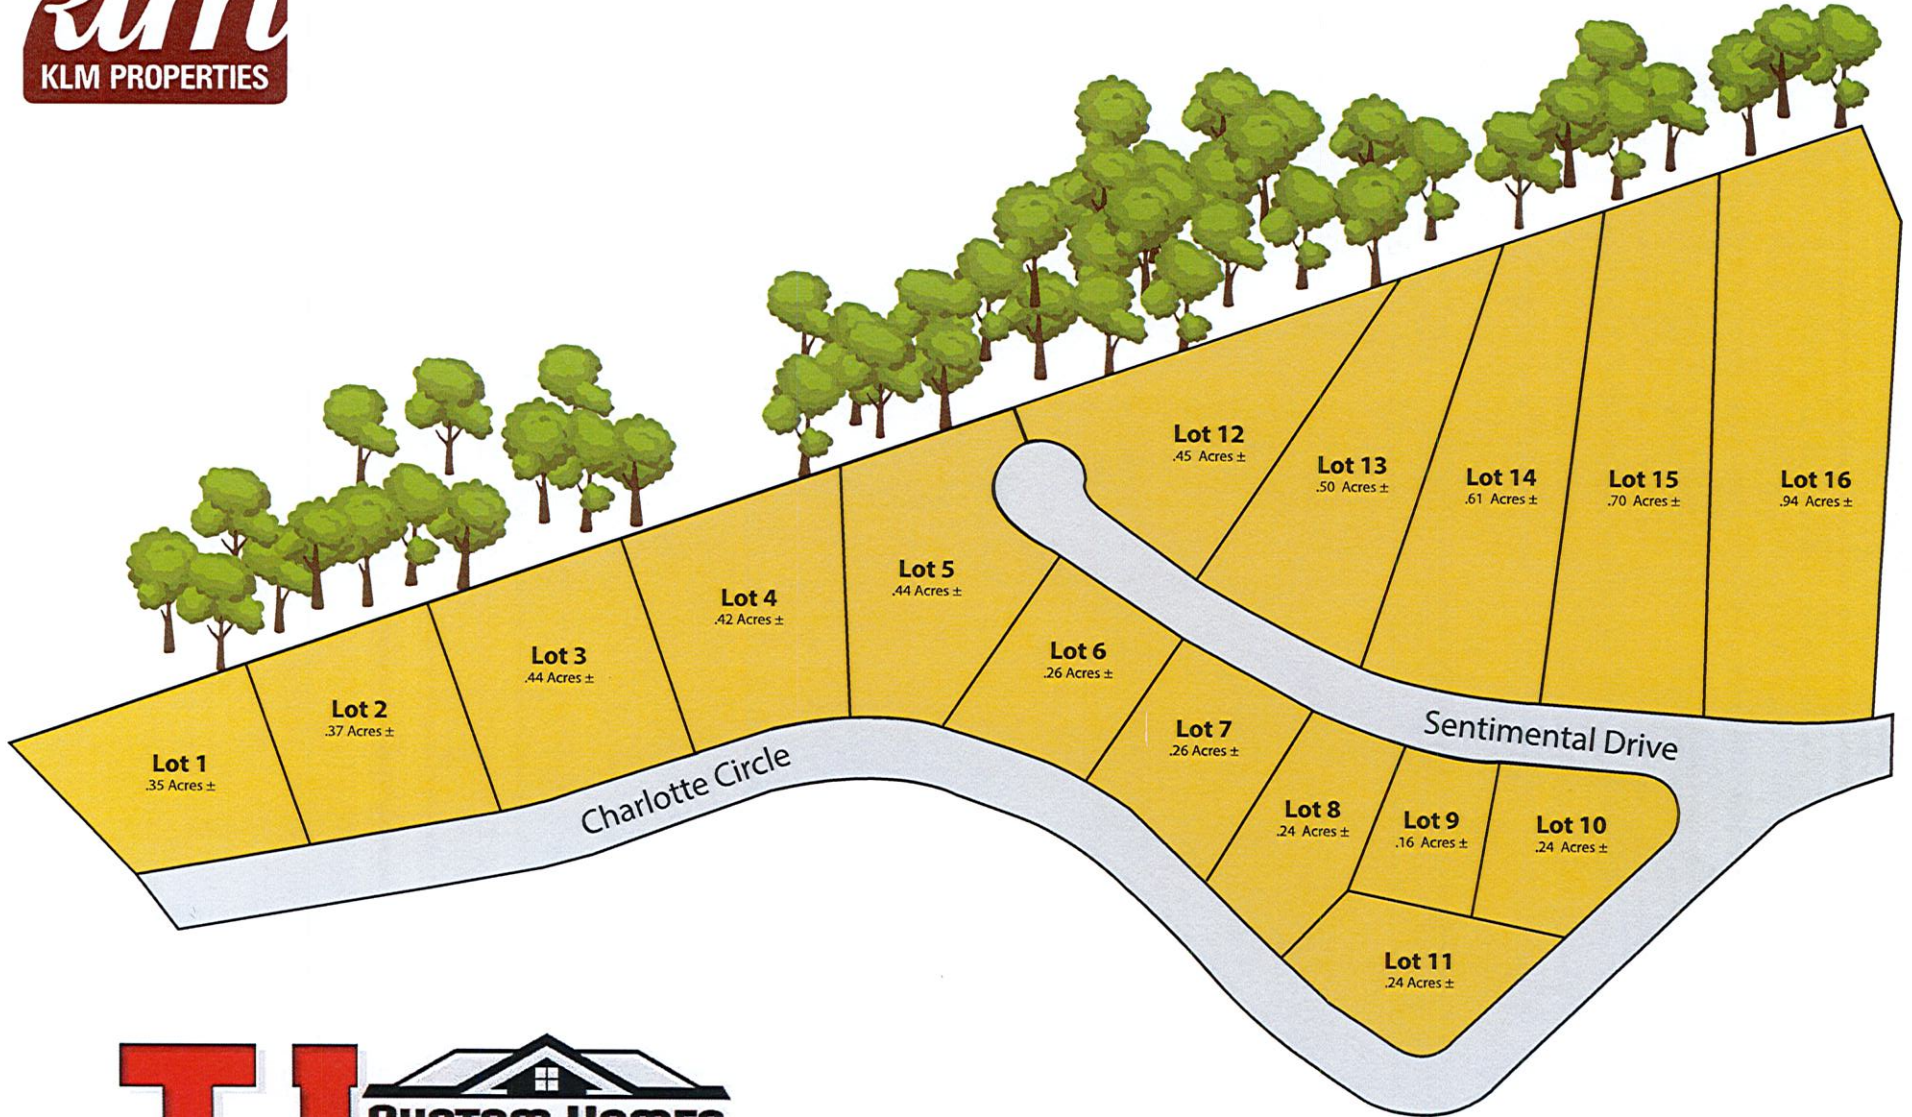

Heston Farms Phase One

KLM Properties, Inc. 1533 Mileground Road, Morgantown WV
klmproperties.com • Kathy L. Martin - Broker • 304-296-1533
This site plan is an artist's rendering and is for illustrative purposes only.